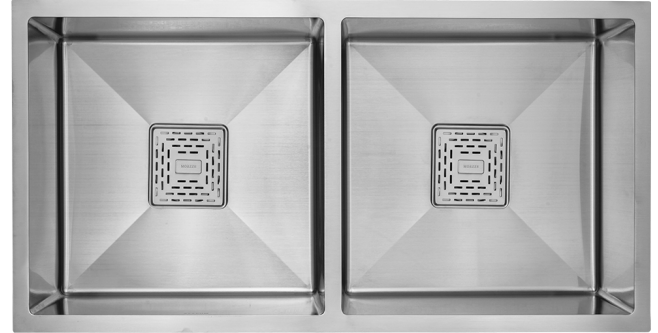

A02-205

37" Inch Top Mount Double Bowl Stainless Steel Kitchen Sink

MORZZE

Beyond Excellence...

Specification Sheet

Sink Dimension

- Overall Dimensions: 940x457mm / 37"x18"
- Bowl Dimensions: 431x406mm / 17"x16"
- Sink Depth: 228mm / 9"
- Cut out Size: 900x420mm

Features

- SUS-304 Stainless Steel Construction
- Required Minimum Cabinet Size: 1000mm Left to Right, 600mm Front to Back
- 90mm Drain Opening
- Noise Defend Undercoating and Sound Dampening Pads

Accessories Included

- Sink Strainer MSS-501 x2
- Strainer Cover MSSC-5011 x2

Available Finish

- Stainless Steel